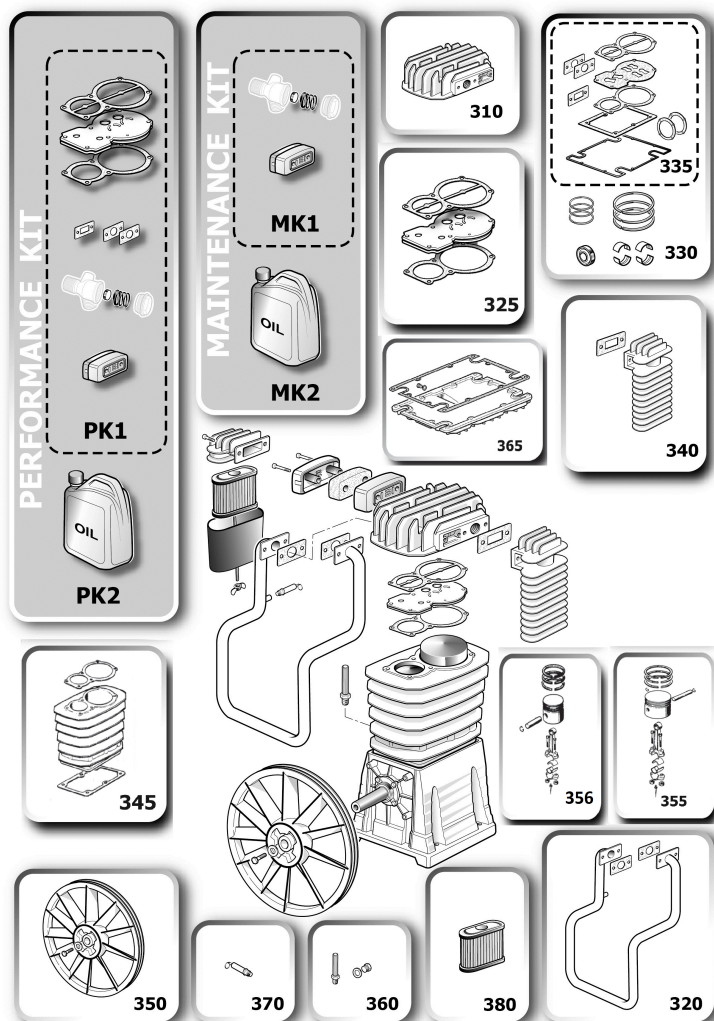

Information

Item 4116022856 Description CPRD 4200 NS29S MT

Part

Nr.	Item	Description	End	Q.ty
310	2901324960	Cylinder head kit	1.00	PC
320	2901324961	Cooler kit	1.00	PC
325	2236112796	Valve plate kit	1.00	PC
330	6229017300	Upgrade kit	1.00	PC
335	8973035118	Joints kit	1.00	PC
340	2901324962	Aftercooler kit	1.00	PC
345	2236112800	Cylinder kit	1.00	PC
350	6229017600	Flywheel kit	1.00	PC
355	2236112798	Conrod-piston kit	1.00	PC