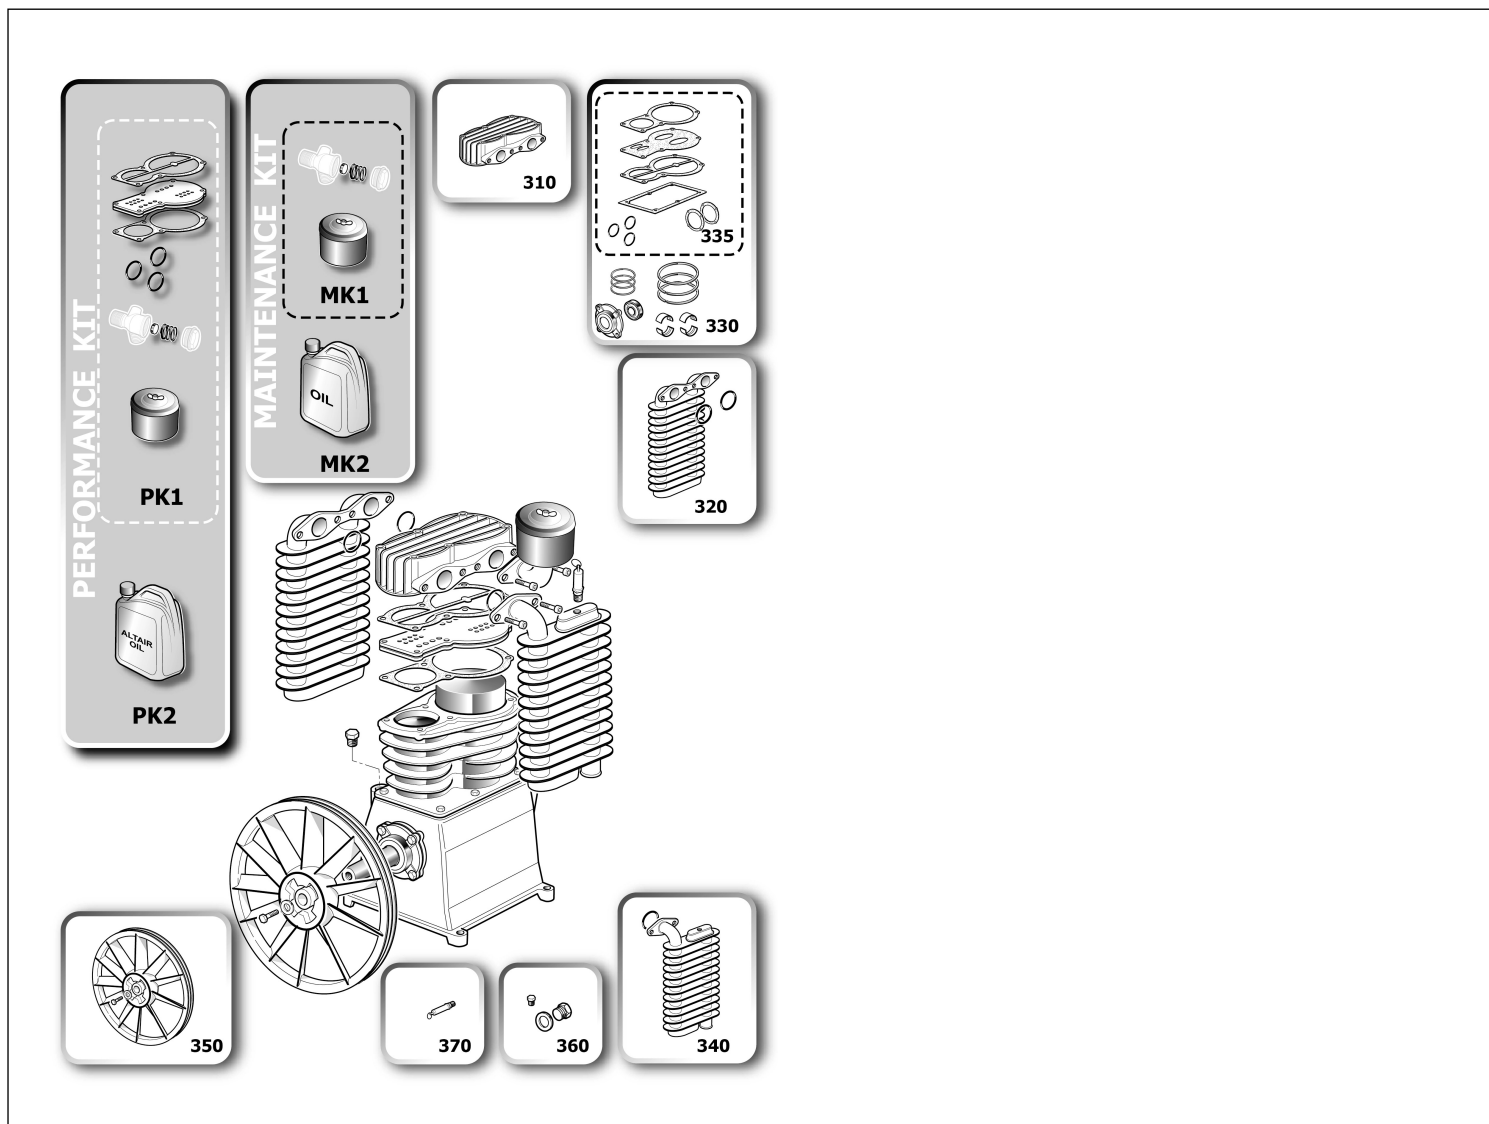

Information

Item 4116022860 Description CPRD 6270 NS39 MT

Part

Nr.	Item	Description	End	Q.ty
310	2901324971	Cylinder head kit	1.00	PC
320	2901324972	Cooler kit	1.00	PC
330	6229018500	Upgrade kit	1.00	PC
335	2901323578	Joints kit	1.00	PC
340	2901324973	Aftercooler kit	1.00	PC
350	6229018800	Flywheel kit	1.00	PC
360	2901324954	Oil level kit	1.00	PC
370	2901324974	Safety valve kit	1.00	PC
MK1	8973037875	SERVICE KIT LIGHT	1.00	PC