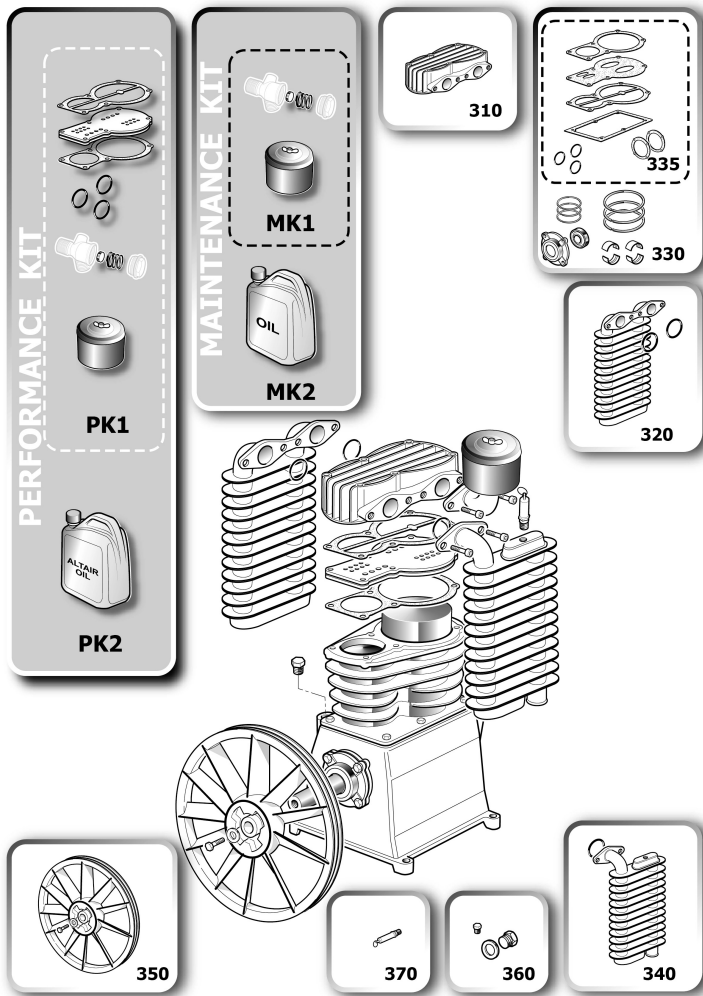

Information

Item 4116022864 Description CPRD 8270 NS39 FT

Part

Nr.	Item	Description	End	Q.ty
310	2901324971	Cylinder head kit	1.00	PC
320	2901324972	Cooler kit	1.00	PC
330	6229018500	Upgrade kit	1.00	PC
335	2901323578	Joints kit	1.00	PC
340	2901324973	Aftercooler kit	1.00	PC
350	6229018800	Flywheel kit	1.00	PC
360	2901324954	Oil level kit	1.00	PC
370	2901324974	Safety valve kit	1.00	PC
MK1	8973037875	SERVICE KIT LIGHT	1.00	PC