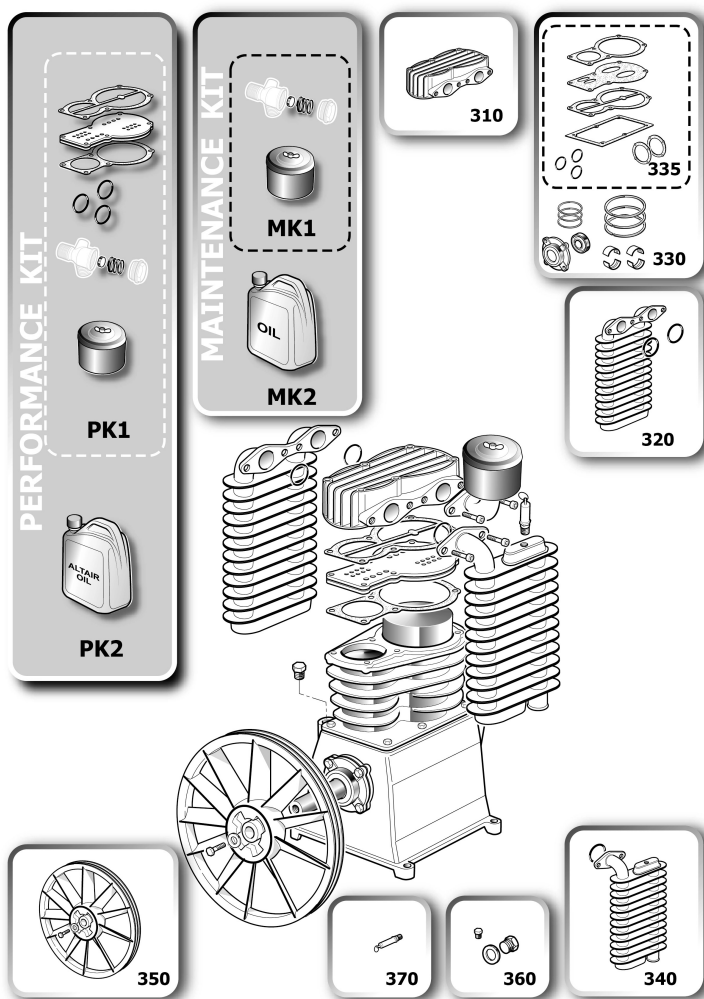

Information

Item 4116023071 Description CPRD 8270 NS39 FT V230

Part

Nr.	Item	Description	End	Q.ty
099	6218739900	Pump		1.00 PC
100	2236100168	Plug -receiver		1.00 PC
105	6210718500	Non return valve		1.00 PC
106	6210720200	Tap		1.00 PC
107	6210717700	Drain tap		1.00 PC
109	6214345000	Gauge		1.00 PC
110	6210719900	Safety valve		1.00 PC
110	6211113568	Safety valve	31/08/00	1.00 PC
112	6231943400	Fitting		1.00 PC

Information

Item 4116023071 Description CPRD 8270 NS39 FT V230

Part

Nr.	Item	Description	End	Q.ty
310	2901324971	Cylinder head kit	1.00	PC
320	2901324972	Cooler kit	1.00	PC
330	6229018500	Upgrade kit	1.00	PC
335	2901323578	Joints kit	1.00	PC
340	2901324973	Aftercooler kit	1.00	PC
350	6229018800	Flywheel kit	1.00	PC
360	2901324954	Oil level kit	1.00	PC
370	2901324974	Safety valve kit	1.00	PC
MK1	8973037875	SERVICE KIT LIGHT	1.00	PC

Part

Nr.	Item	Description	End	Q.ty
MK2		ORDER OIL SEPARATELY		1.00 PC
PK1	8973037638	Performance kit		1.00 PC
PK2		ORDER OIL SEPARATELY		1.00 PC

Blank row

Blank row

Blank row

Blank row

Blank row

Blank row