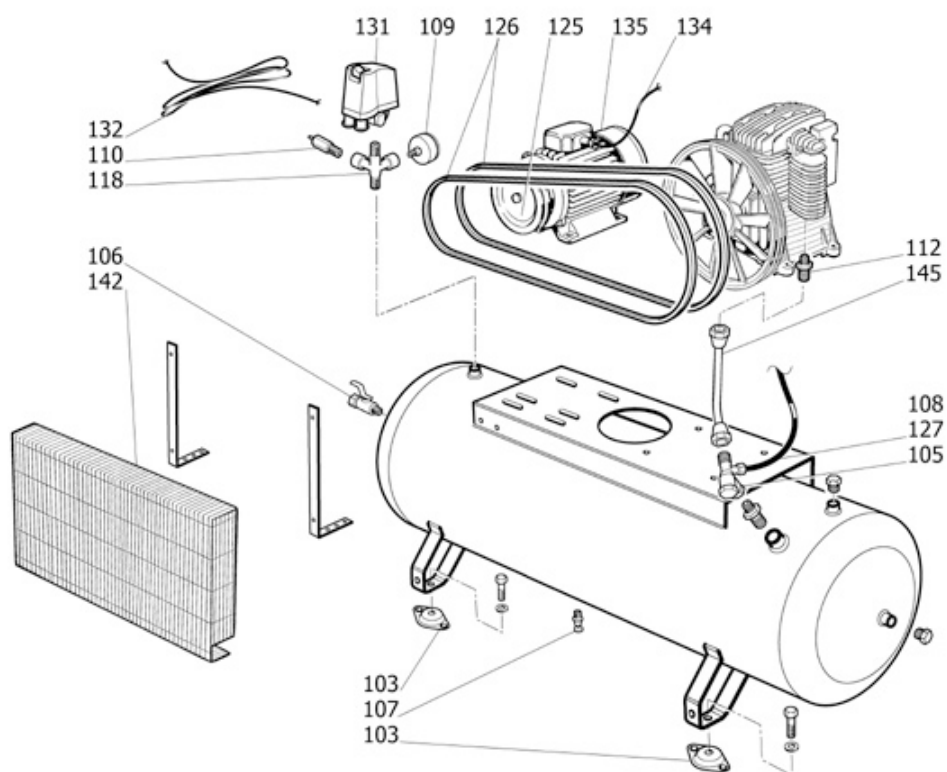

Information

Item 4116023071 Description CPRD 8270 NS39 FT V230

Part

Nr.	Item	Description	End	Q.ty
099	6218739900	Pump		1.00 PC
100	2236100168	Plug -receiver		1.00 PC
105	6210718500	Non return valve		1.00 PC
106	6210720200	Tap		1.00 PC
107	6210717700	Drain tap		1.00 PC
109	6214345000	Gauge		1.00 PC
110	6210719900	Safety valve		1.00 PC
110	6211113568	Safety valve	31/08/00	1.00 PC
112	6231943400	Fitting		1.00 PC

Information

Item 4116023071 Description CPRD 8270 NS39 FT V230

Part

Nr.	Item	Description	End	Q.ty
310	2901324971	Cylinder head kit	1.00	PC
320	2901324972	Cooler kit	1.00	PC
330	6229018500	Upgrade kit	1.00	PC
335	2901323578	Joints kit	1.00	PC
340	2901324973	Aftercooler kit	1.00	PC
350	6229018800	Flywheel kit	1.00	PC
360	2901324954	Oil level kit	1.00	PC
370	2901324974	Safety valve kit	1.00	PC
MK1	8973037875	SERVICE KIT LIGHT	1.00	PC

Part

Nr.	Item	Description	End	Q.ty
MK2		ORDER OIL SEPARATELY		1.00 PC
PK1	8973037638	Performance kit		1.00 PC
PK2		ORDER OIL SEPARATELY		1.00 PC

Blank row

Blank row

Blank row

Blank row

Blank row

Blank row