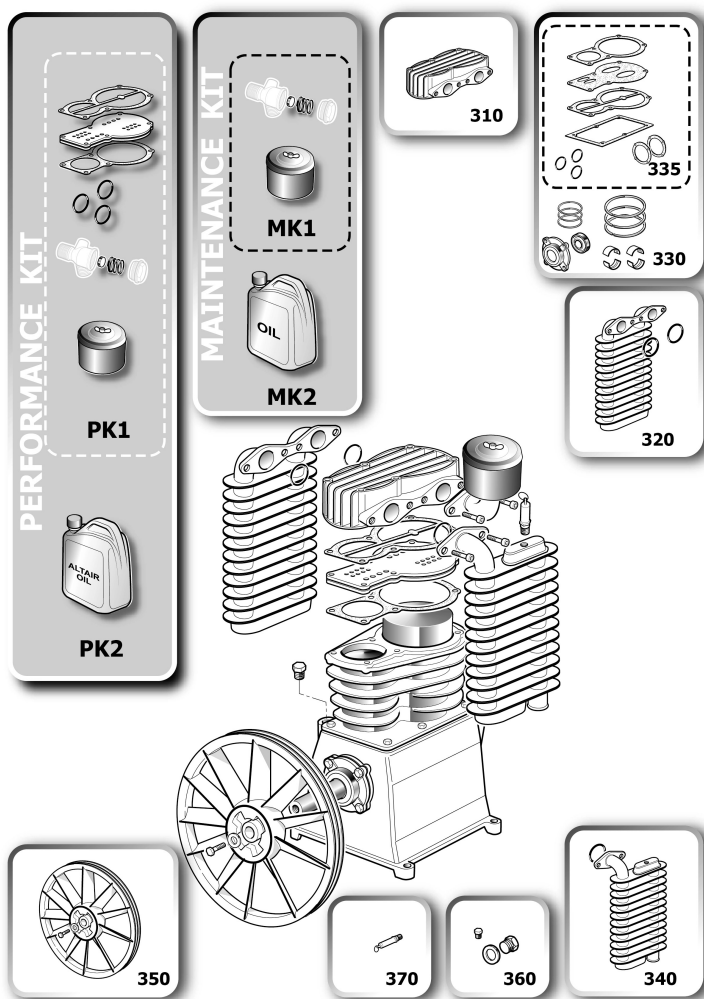

Information

Item 4116023072 Description CPRD 6270 NS39 MT V230

Part

Nr.	Item	Description	End	Q.ty
310	2901324971	Cylinder head kit	1.00	PC
320	2901324972	Cooler kit	1.00	PC
330	6229018500	Upgrade kit	1.00	PC
335	2901323578	Joints kit	1.00	PC
340	2901324973	Aftercooler kit	1.00	PC
350	6229018800	Flywheel kit	1.00	PC
360	2901324954	Oil level kit	1.00	PC
370	2901324974	Safety valve kit	1.00	PC
MK1	8973037875	SERVICE KIT LIGHT	1.00	PC