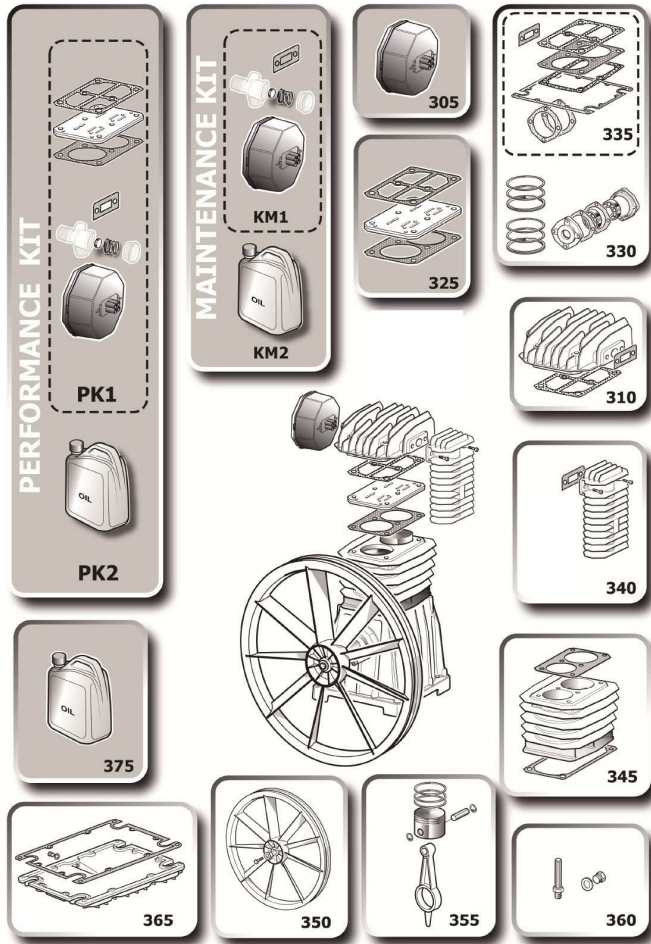

## Information

Item 4116024324 Description CPRC 227 NS12S MS

## Part

Nr.	Item	Description	End	Q.ty
099	4116090296	Pump		1.00 PC
102	6214347500	Wheel		2.00 PC
103	6214345500	Pivot wheel - front pin		1.00 PC
104	6214343700	Handle		1.00 PC
105	6210719000	Non return valve		1.00 PC
106	6231944100	Tap		1.00 PC
106	6210717800	Tap	01/06/12	1.00 PC
106	6231944200	Tap	05/11/13	1.00 PC
107	2236111480	Drain tap		1.00 PC

## Part

Nr.	Item	Description	End	Q.ty
305	2236111635	Air filter	04/02/15	1.00 PC
305	2236111635	Air filter	04/04/13	1.00 PC
305	2236111635	Air filter	05/02/11	1.00 PC
305	2236111635	Air filter	09/02/11	1.00 PC
305	2236112735	Air filter		1.00 PC
305	2236112735	Air filter	04/04/13	1.00 PC
305	2236112735	Air filter	05/02/11	1.00 PC
310	2901325044	Cylinder head kit		1.00 PC
325	2236112518	Valve plate kit		1.00 PC