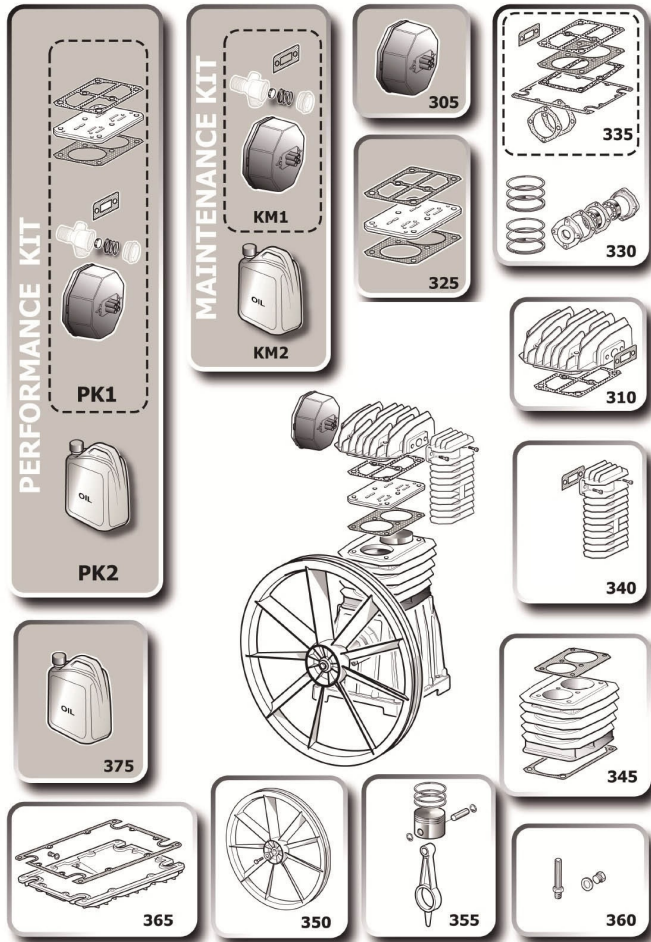

Information

Item 4116024350 Description CPRC 390 NS19S MS

PAT38A-NS19S

Part

Nr.	Item	Description	End	Q.ty
305	2236111635	Air filter	04/02/15	1.00 PC
305	2236111635	Air filter	04/04/13	1.00 PC
305	2236111635	Air filter	05/02/11	1.00 PC
305	2236111635	Air filter	09/02/11	1.00 PC
305	2236112735	Air filter		1.00 PC
305	2236112735	Air filter	04/04/13	1.00 PC
305	2236112735	Air filter	05/02/11	1.00 PC
310	2901325044	Cylinder head kit		1.00 PC
310	2901325044	Cylinder head kit	04/04/13	1.00 PC