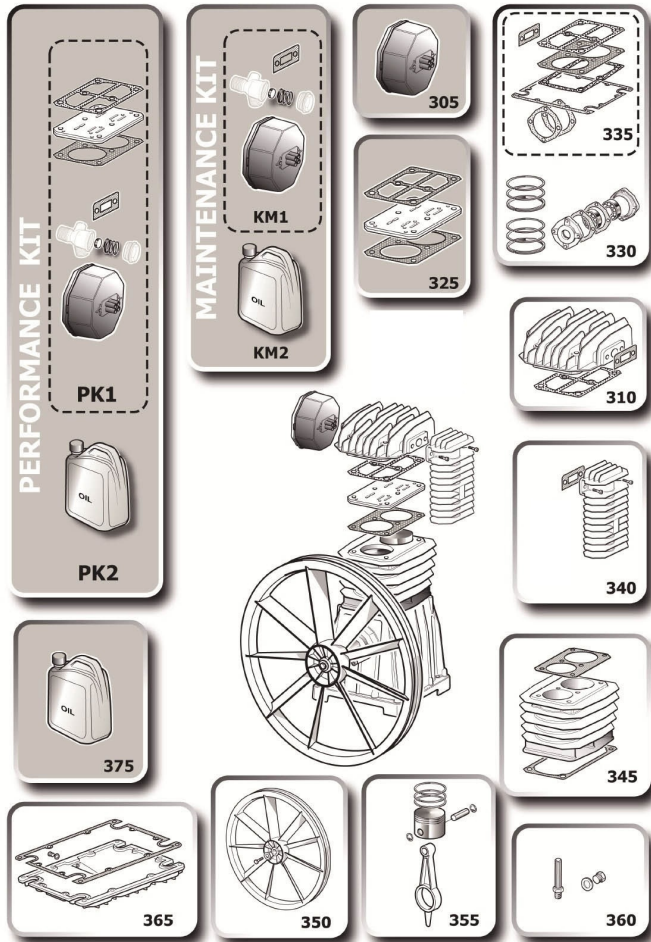

Information

Item 4116074065 Description CPRS 327 NS12S FS

PAT24 A-NS12S

Part

Nr.	Item	Description	End	Q.ty
305	2236111635	Air filter	04/02/15	1.00 PC
305	2236111635	Air filter	04/04/13	1.00 PC
305	2236111635	Air filter	05/02/11	1.00 PC
305	2236111635	Air filter	09/02/11	1.00 PC
305	2236112735	Air filter		1.00 PC
305	2236112735	Air filter	04/04/13	1.00 PC
305	2236112735	Air filter	05/02/11	1.00 PC
310	2901325044	Cylinder head kit		1.00 PC
325	2236112518	Valve plate kit		1.00 PC